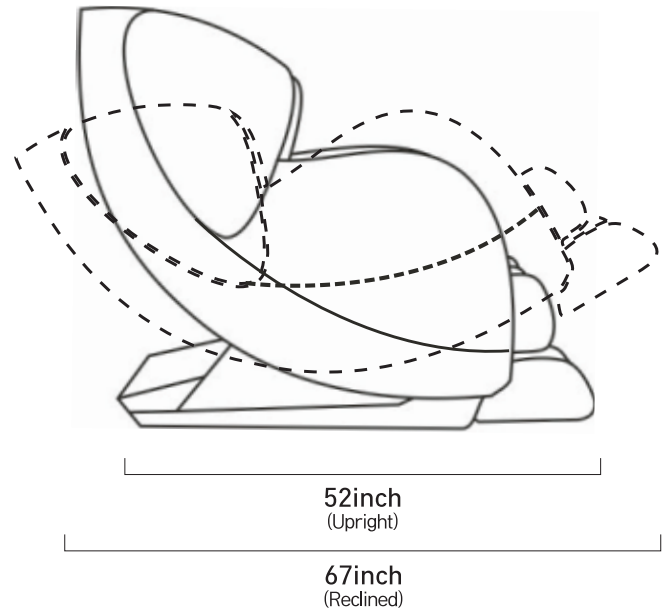

# DIOS 6800 SPECIFICATION

|                         |                            |                         |                            |
|-------------------------|----------------------------|-------------------------|----------------------------|
| Model                   | DIOS 6800                  | Auto Programs           | 9                          |
| Rated Voltage           | AC 110V ~ 220V             | Track                   | Dual Track                 |
| Rated Frequency         | 50/60Hz                    | Series                  | DIOS                       |
| Rated Power Consumption | 150W                       | Standard Warranty       | 2 Years - Parts & Labor    |
| Weight (N.W/G.W)        | 174/209 lbs                | Maximum User Weight     | 280 lbs (127kg)            |
| Dimensions              | 30 × 44 × 67 in            | Recommended User Height | 5'1"(155cm) to 6'3"(192cm) |
| Reclining Angle         | Approximately 120° to 160° | Auto Foot Extension     | Yes                        |
| Assembled               | Semi Assembled             | Bluetooth Speaker       | Yes                        |
| Color                   | Beige White, Black Gray    | Heating Therapy         | Yes                        |
| Coverage                | Full Body                  | Session Time            | Max 30 Minutes             |
| Automatic Body Scan     | Yes                        | Technology              | 3D+@3D+@, 6D               |
| Castors                 | Yes                        | Stretching              | Yes                        |
| Remote                  | Tablet Remote              | Zero Gravity            | Yes                        |