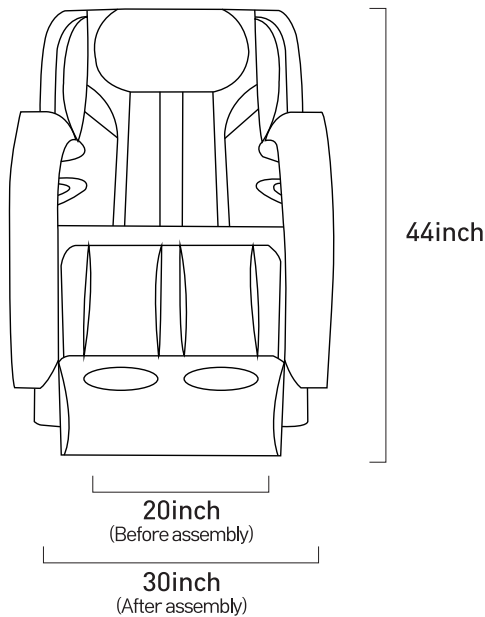

# DIOS 6800 SPECIFICATION

|                         |                            |                         |                            |
|-------------------------|----------------------------|-------------------------|----------------------------|
| Model                   | DIOS 6800                  | Auto Programs           | 9                          |
| Rated Voltage           | AC 110V ~ 220V             | Track                   | Dual Track                 |
| Rated Frequency         | 50/60Hz                    | Series                  | DIOS                       |
| Rated Power Consumption | 150W                       | Standard Warranty       | 2 Years - Parts & Labor    |
| Weight (N.W/G.W)        | 174/209 lbs                | Maximum User Weight     | 280 lbs (127kg)            |
| Dimensions              | 30 × 44 × 67 in            | Recommended User Height | 5'1"(155cm) to 6'3"(192cm) |
| Reclining Angle         | Approximately 120° to 160° | Auto Foot Extension     | Yes                        |
| Assembled               | Semi Assembled             | Bluetooth Speaker       | Yes                        |
| Color                   | Beige White, Black Gray    | Heating Therapy         | Yes                        |
| Coverage                | Full Body                  | Session Time            | Max 30 Minutes             |
| Automatic Body Scan     | Yes                        | Technology              | 3D+@3D+@, 6D               |
| Castors                 | Yes                        | Stretching              | Yes                        |
| Remote                  | Tablet Remote              | Zero Gravity            | Yes                        |