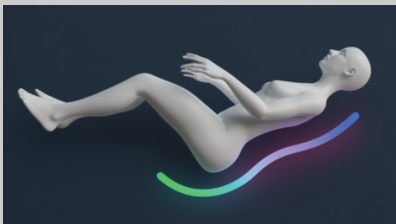

Gravity-Free Comfort

Casual Mode

Full body relaxation, walking up and down fixed point massage from neck to lags