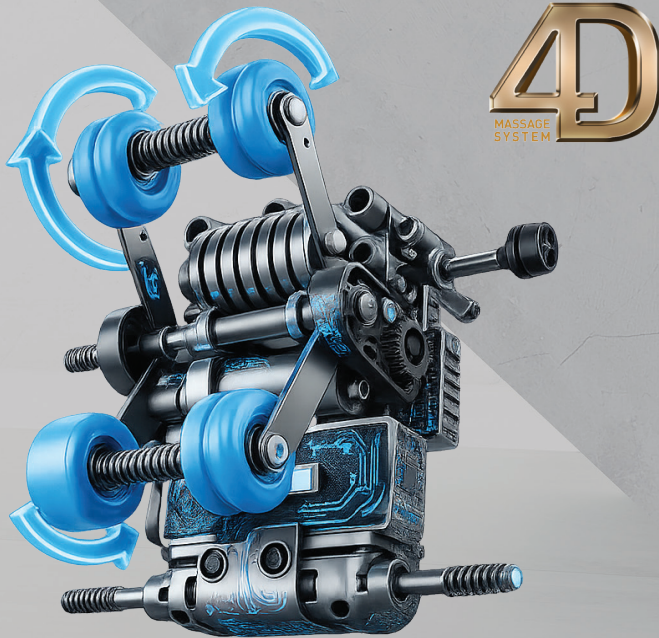

## Extra-Long SL-Track

The Market's Longest SL-Track features a 56-inch extended design that delivers a smooth, well-contoured massage from neck to buttocks. It follows the natural curve of the spine for consistent coverage and a softer, more comfortable full-body massage experience.

## 181° Full-Body Recline Innovation

Extended recline combined with ergonomic body alignment is designed to support the natural curve of the body and adapt more precisely to each user. This system helps reduce pressure points while improving comfort and stability, allowing the rollers to reach deeper muscle layers more effectively for a more natural and restorative full-body massage experience.

## World's First 181° Hyper 4D Full-Body Massage System

The Intelligent 4D Roller System is an advanced massage technology designed to mimic the movements and techniques of professional human massage therapists. Unlike traditional 2D or 3D massage rollers that move mainly up and down or side to side, the 4D rollers add depth control and variable speed, allowing for a more customized and realistic massage experience.