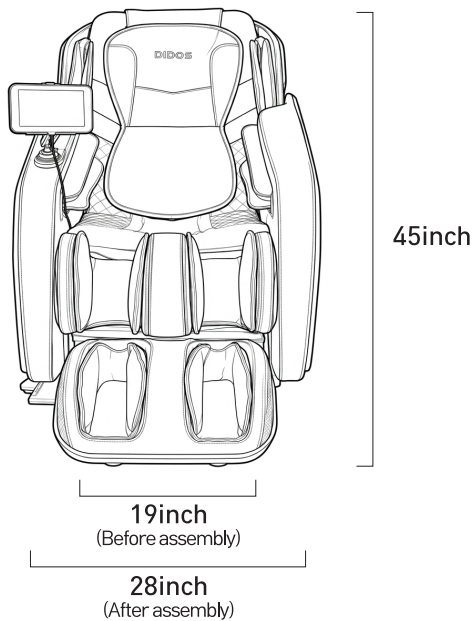

# DIOS FLEXA SPECIFICATION

Model	DIOS FLEXA
Rated Voltage	AC 110V ~ 220V
Rated Frequency	50/60Hz
Rated Power Consumption	150W
Weight (N.W/G.W)	174/209 lbs
Dimensions	28 × 45 × 62 in
Reclining Angle	Approximately 120° to 181°
Assembled	Semi Assembled
Color	Rose Gold, Gray
Coverage	Full Body
Automatic Body Scan	Yes
Castors	Yes
Remote	Tablet Remote