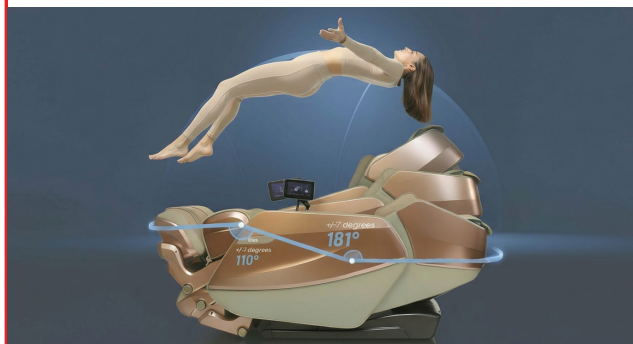

# Dios FLEXA Massage Chair

## Extra-Long SL-Track

The Market's Longest SL-Track features a 56-inch extended design that delivers a smooth, well-contoured massage from neck to buttocks. It follows the natural curve of the spine for consistent coverage and a softer, more comfortable full-body massage experience.

## 181° Full-Body Recline Innovation

Extended recline combined with ergonomic body alignment is designed to support the natural curve of the body and adapt more precisely to each user. This system helps reduce pressure points while improving comfort and stability, allowing the rollers to reach deeper muscle layers more effectively for a more natural and restorative full-body massage experience.

## 6 Level Adjustable 4D Massage Depth

Six intensity levels allow you to customize massage depth precisely to match your body condition and personal preference for optimal comfort and results.