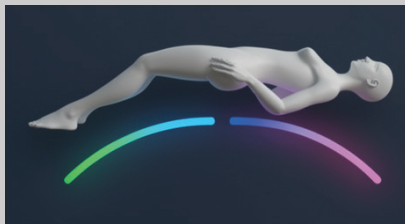

Stretching Experience

Full body relaxation, walking up and down fixed point massage from neck to lags