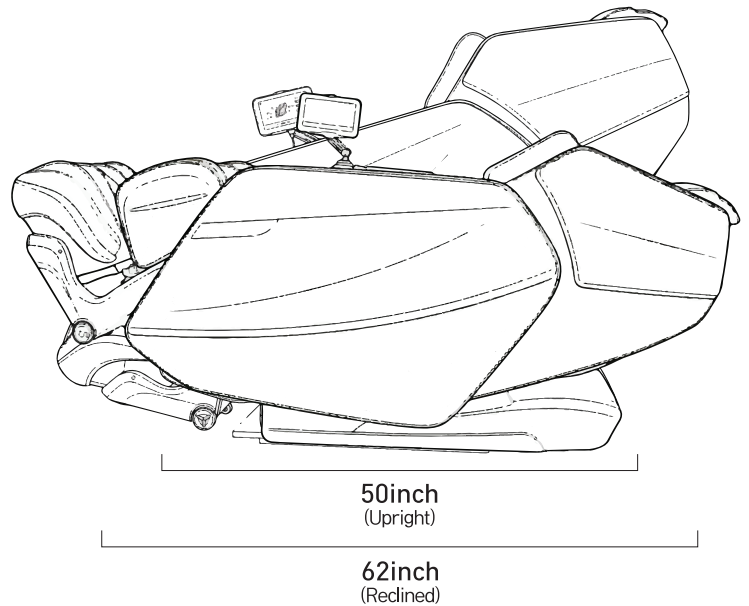

# DIOS FLEXA SPECIFICATION

Model	DIOS FLEXA
Rated Voltage	AC 110V ~ 220V
Rated Frequency	50/60Hz
Rated Power Consumption	150W
Weight (N.W/G.W)	174/209 lbs
Dimensions	28 × 45 × 62 in
Reclining Angle	Approximately 120° to 181°
Assembled	Semi Assembled
Color	Rose Gold, Gray
Coverage	Full Body
Automatic Body Scan	Yes
Castors	Yes
Remote	Tablet Remote