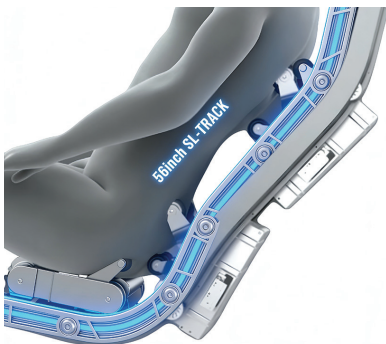

# DIOS-Flexa

WORLD'S FIRST 181° HYPER 4D FULL-BODY MASSAGE SYSTEM

[www.kahunachair.com](http://www.kahunachair.com)  
855.646.9500

## Extra-Long SL-Track

The Market's Longest SL-Track features a 56-inch extended design that delivers a smooth, well-contoured massage from neck to buttocks. It follows the natural curve of the spine for consistent coverage and a softer, more comfortable full-body massage experience.